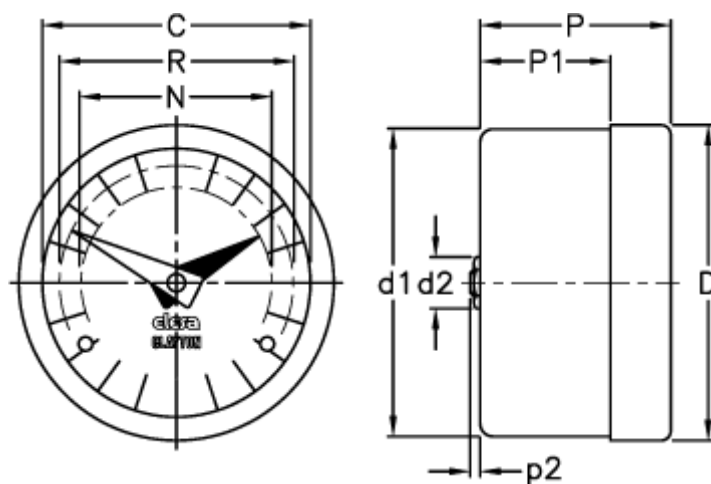

Data Sheet

Article number: 2307020351

Description: E+G Gravity indicator
GA02-0008-D

Measures

C = 60

R = 51

D = 68.4

D1 = 67.0

d2 = 8

N = 44

P = 32

P1 = 19.3

p2 = 1.0